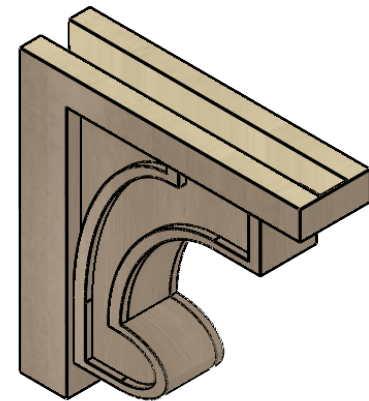

ITEM NUMBER: CORU05X20X20ALMRCPR

5"W X 20"D X 20"H SERIES 1 THIN ALMA ROUGH CEDAR TIMBERTHANE FAUX WOOD CORBEL, PRIMED

SIDE PROFILE

FRONT PROFILE

ISOMETRIC

EKENA MILLWORK
2300 WEST MAIN ST.
CLARKSVILLE, TX 75426
TOLL FREE: 866-607-0453
WWW.EKENAMILLWORK.COM

NOTES

1. INSTALLATION TO BE COMPLETED IN ACCORDANCE WITH MANUFACTURER'S SPECIFICATIONS.
2. DRAWING MAY NOT BE TO SCALE
3. THIS DRAWING IS INTENDED FOR DESIGN AND PLANNING PURPOSES ONLY.
4. ALL INFORMATION CONTAINED HEREIN WAS CURRENT AT THE TIME OF DEVELOPMENT BUT MUST BE REVIEWED AND APPROVED BY THE PRODUCT MANUFACTURER TO BE CONSIDERED ACCURATE.
5. TIMBERTHANE ARCHITECTURAL PRODUCTS ARE MADE FROM HIGH DENSITY URETHANE AND COME FACTORY PRIMED