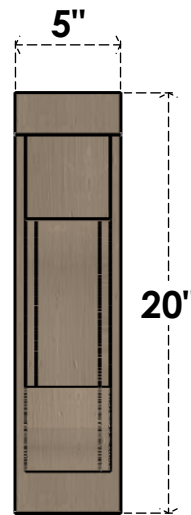

ITEM NUMBER: CORU05X20X20ALMRCPR

5"W X 20"D X 20"H SERIES 1 THIN ALMA ROUGH CEDAR TIMBERTHANE FAUX WOOD CORBEL, PRIMED

SIDE PROFILE

FRONT PROFILE

ISOMETRIC

EKENA MILLWORK
2300 WEST MAIN ST.
CLARKSVILLE, TX 75426
TOLL FREE: 866-607-0453
WWW.EKENAMILLWORK.COM

NOTES

1. INSTALLATION TO BE COMPLETED IN ACCORDANCE WITH MANUFACTURER'S SPECIFICATIONS.
2. DRAWING MAY NOT BE TO SCALE
3. THIS DRAWING IS INTENDED FOR DESIGN AND PLANNING PURPOSES ONLY.
4. ALL INFORMATION CONTAINED HEREIN WAS CURRENT AT THE TIME OF DEVELOPMENT BUT MUST BE REVIEWED AND APPROVED BY THE PRODUCT MANUFACTURER TO BE CONSIDERED ACCURATE.
5. TIMBERTHANE ARCHITECTURAL PRODUCTS ARE MADE FROM HIGH DENSITY URETHANE AND COME FACTORY PRIMED