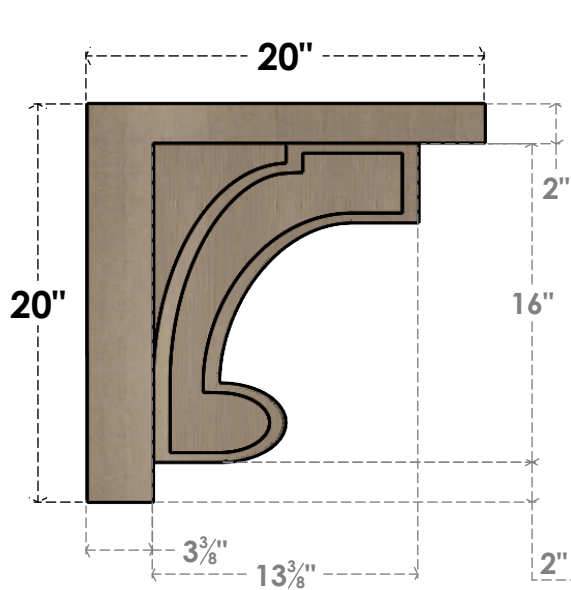

ITEM NUMBER: CORU05X20X20ALMRCPR

5"W X 20"D X 20"H SERIES 1 THIN ALMA ROUGH CEDAR TIMBERTHANE FAUX WOOD CORBEL, PRIMED

SIDE PROFILE

FRONT PROFILE

ISOMETRIC

EKENA MILLWORK
2300 WEST MAIN ST.
CLARKSVILLE, TX 75426
TOLL FREE: 866-607-0453
WWW.EKENAMILLWORK.COM

NOTES

1. INSTALLATION TO BE COMPLETED IN ACCORDANCE WITH MANUFACTURER'S SPECIFICATIONS.
2. DRAWING MAY NOT BE TO SCALE
3. THIS DRAWING IS INTENDED FOR DESIGN AND PLANNING PURPOSES ONLY.
4. ALL INFORMATION CONTAINED HEREIN WAS CURRENT AT THE TIME OF DEVELOPMENT BUT MUST BE REVIEWED AND APPROVED BY THE PRODUCT MANUFACTURER TO BE CONSIDERED ACCURATE.
5. TIMBERTHANE ARCHITECTURAL PRODUCTS ARE MADE FROM HIGH DENSITY URETHANE AND COME FACTORY PRIMED